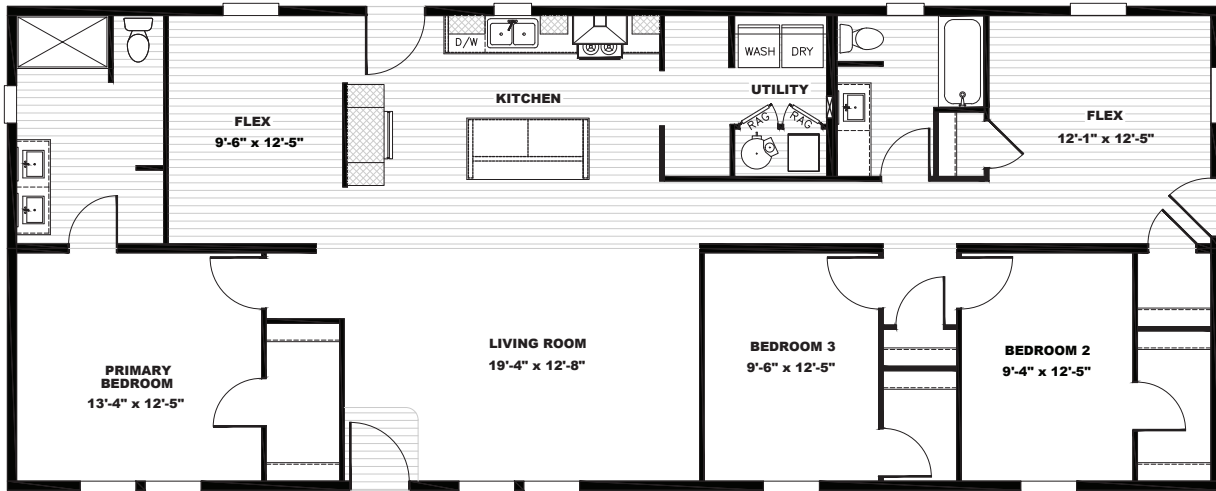

*Available As MOD

Rocket Man

TEM28663A / 3 beds / 2 baths / 1,790 sq. ft. / 28x66

- Finished Drywall Throughout
- Samsung® Stainless Steel Appliances
- ecobee® Smart Thermostat
- Kwikset® Door Hardware Throughout
- Rheem® Hybrid Heat Pump Water Heater
- Carrier® Furnace